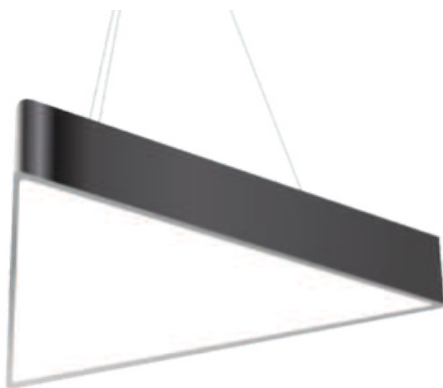

Triangle Drum

Watts	Dimensions (mm)
30/36/40/50/80/120W	300/450/600 750/900/1200 (H-75)