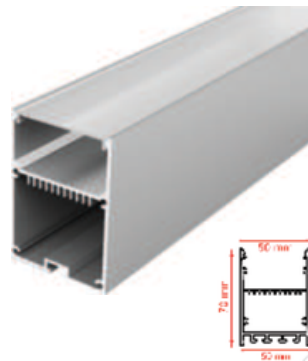

Spot Lights

Watts	Outer	Cutout	Height
10 W	75mm	60mm	95mm
14 W	100mm	90mm	95mm

Watts	Outer	Cutout	Height
2 X 14W	185 X 100mm	169 X 89mm	96mm

Watts	Outer	Height
5W	55mm	73mm
12W	74mm	94mm
20W	95mm	119mm

Watts	Outer	Height
5W	55mm	73mm
12 W	74mm	100mm
20 W	94mm	114mm

Spot Lights

Watts	Outer	Cutout	Height
7W	75mm	65mm	70mm
12W	83mm	76mm	75mm
18W	95mm	85mm	85mm

Watts	Outer	Height
10	50mm	120mm
W	65mm	160mm
20	75mm	180mm

W
30
W

Watts	Outer	Cutout	Height
10	110mm	96mm	55mm
W	130mm	120mm	75mm
20	160mm	140mm	100mm
W	190mm	180mm	135mm

Watts	Outer	Cutout
6W	73 X 33mm	66 X 22mm
12W	134 X 33mm	125 X 25mm

30
W
45
W

Profile Lights

Profile Lights

Suspended Profile Lights

Suspended Profile Lights

Linear

Watts	Dimensions (mm)
20/40/60/80/120W	600/1200/1800/2400/3600 (W-50 X H-70)