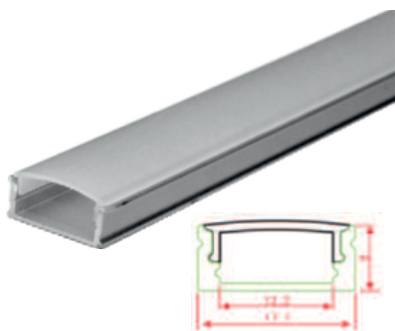

Spot Lights

Watts	Outer	Cutout	Height
10 W	75mm	60mm	95mm
14 W	100mm	90mm	95mm

Watts	Outer	Cutout	Height
2 X 14W	185 X 100mm	169 X 89mm	96mm

Watts	Outer	Height
5W	55mm	73mm
12W	74mm	94mm
20W	95mm	119mm

Watts	Outer	Height
5W	55mm	73mm
12 W	74mm	100mm
20 W	94mm	114mm

Spot Lights

Watts	Outer	Cutout	Height
7W	75mm	65mm	70mm
12W	83mm	76mm	75mm
18W	95mm	85mm	85mm

Watts	Outer	Height
10	50mm	120mm
W	65mm	160mm
20	75mm	180mm

W
30
W

Watts	Outer	Cutout	Height
10	110mm	96mm	55mm
W	130mm	120mm	75mm
20	160mm	140mm	100mm
W	190mm	180mm	135mm

Watts	Outer	Cutout
6W	73 X 33mm	66 X 22mm
12W	134 X 33mm	125 X 25mm

30
W
45
W

Profile Lights

Profile Lights

Suspended Profile Lights

Suspended Profile Lights

Linear

Watts	Dimensions (mm)
20/40/60/80/120W	600/1200/1800/2400/3600 (W-50 X H-70)