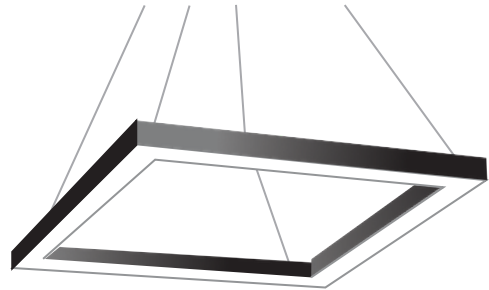

Square

Watts	Dimensions (mm)
40/80/120/240W	300 X 300/600 X 600/ 1200 X 1200/1800 X 1800 (W-50 X H-70)