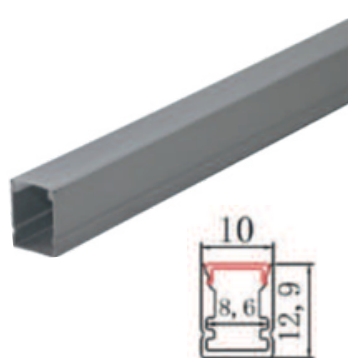

Spot Lights

Watts	Outer	Cutout	Height
10 W	75mm	60mm	95mm
14 W	100mm	90mm	95mm

Watts	Outer	Cutout	Height
2 X 14W	185 X 100mm	169 X 89mm	96mm

Watts	Outer	Height
5W	55mm	73mm
12W	74mm	94mm
20W	95mm	119mm

Watts	Outer	Height
5W	55mm	73mm
12 W	74mm	100mm
20 W	94mm	114mm

Spot Lights

Watts	Outer	Cutout	Height
7W	75mm	65mm	70mm
12W	83mm	76mm	75mm
18W	95mm	85mm	85mm

Watts	Outer	Height
10	50mm	120mm
W	65mm	160mm
20	75mm	180mm

W
30
W

Watts	Outer	Cutout	Height
10	110mm	96mm	55mm
W	130mm	120mm	75mm
20	160mm	140mm	100mm
W	190mm	180mm	135mm

Watts	Outer	Cutout
6W	73 X 33mm	66 X 22mm
12W	134 X 33mm	125 X 25mm

30
W
45
W

Profile Lights

Profile Lights

Suspended Profile Lights

Suspended Profile Lights

Linear

Watts	Dimensions (mm)
20/40/60/80/120W	600/1200/1800/2400/3600 (W-50 X H-70)