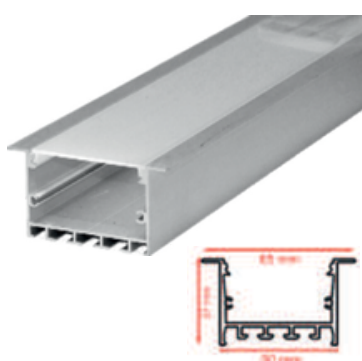

Spot Lights

Watts	Outer	Cutout	Height
10 W	75mm	60mm	95mm
14 W	100mm	90mm	95mm

Watts	Outer	Cutout	Height
2 X 14W	185 X 100mm	169 X 89mm	96mm

Watts	Outer	Height
5W	55mm	73mm
12W	74mm	94mm
20W	95mm	119mm

Watts	Outer	Height
5W	55mm	73mm
12 W	74mm	100mm
20 W	94mm	114mm

Spot Lights

Watts	Outer	Cutout	Height
7W	75mm	65mm	70mm
12W	83mm	76mm	75mm
18W	95mm	85mm	85mm

Watts	Outer	Height
10	50mm	120mm
W	65mm	160mm
20	75mm	180mm

W
30
W

Watts	Outer	Cutout	Height
10	110mm	96mm	55mm
W	130mm	120mm	75mm
20	160mm	140mm	100mm
W	190mm	180mm	135mm

Watts	Outer	Cutout
6W	73 X 33mm	66 X 22mm
12W	134 X 33mm	125 X 25mm

30
W
45
W

Profile Lights

Profile Lights

Suspended Profile Lights

Suspended Profile Lights

Linear

Watts	Dimensions (mm)
20/40/60/80/120W	600/1200/1800/2400/3600 (W-50 X H-70)