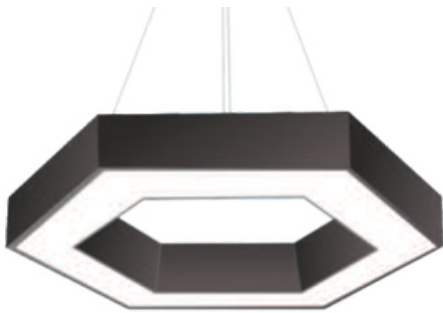

Suspended Profile Lights

Circular

Watts	Dimensions (mm)
30/36/40/50/ 60/80/120/180W	300/450/600 (W-50 X H-50)/ 750/900/1200/1500 (W-75 X H-50)

Triangle

Watts	Dimensions (mm)
30/45/60/75/ 90/120/150W	300/450/600/750/900/ 1200/1500 (W-50 X H-70)