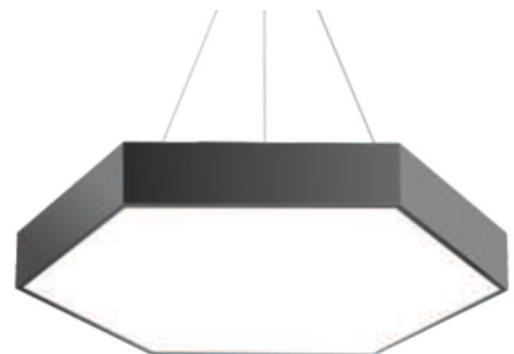

Hexagonal Drum

Watts	Dimensions (mm)
30/36/40/50/80/120W	300/450/600 750/900/1200 (H-75)