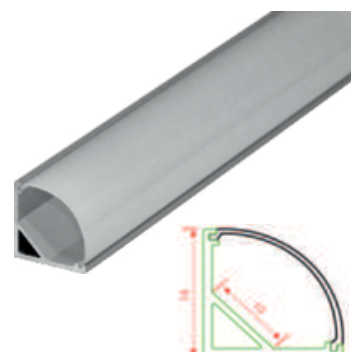

Spot Lights

Watts	Outer	Cutout	Height
10 W	75mm	60mm	95mm
14 W	100mm	90mm	95mm

Watts	Outer	Cutout	Height
2 X 14W	185 X 100mm	169 X 89mm	96mm

Watts	Outer	Height
5W	55mm	73mm
12W	74mm	94mm
20W	95mm	119mm

Watts	Outer	Height
5W	55mm	73mm
12 W	74mm	100mm
20 W	94mm	114mm

Spot Lights

Watts	Outer	Cutout	Height
7W	75mm	65mm	70mm
12W	83mm	76mm	75mm
18W	95mm	85mm	85mm

Watts	Outer	Height
10	50mm	120mm
W	65mm	160mm
20	75mm	180mm

W
30
W

Watts	Outer	Cutout	Height
10	110mm	96mm	55mm
W	130mm	120mm	75mm
20	160mm	140mm	100mm
W	190mm	180mm	135mm

Watts	Outer	Cutout
6W	73 X 33mm	66 X 22mm
12W	134 X 33mm	125 X 25mm

30
W
45
W

Profile Lights

Profile Lights

Suspended Profile Lights

Suspended Profile Lights

Linear

Watts	Dimensions (mm)
20/40/60/80/120W	600/1200/1800/2400/3600 (W-50 X H-70)