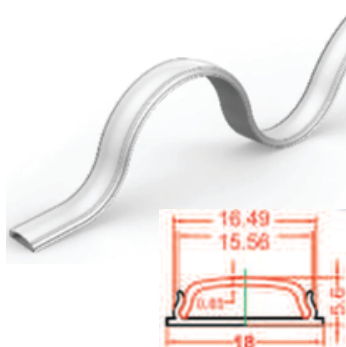

Spot Lights

Watts	Outer	Cutout	Height
10 W	75mm	60mm	95mm
14 W	100mm	90mm	95mm

Watts	Outer	Cutout	Height
2 X 14W	185 X 100mm	169 X 89mm	96mm

Watts	Outer	Height
5W	55mm	73mm
12W	74mm	94mm
20W	95mm	119mm

Watts	Outer	Height
5W	55mm	73mm
12 W	74mm	100mm
20 W	94mm	114mm

Spot Lights

Watts	Outer	Cutout	Height
7W	75mm	65mm	70mm
12W	83mm	76mm	75mm
18W	95mm	85mm	85mm

Watts	Outer	Height
10	50mm	120mm
W	65mm	160mm
20	75mm	180mm

W
30
W

Watts	Outer	Cutout	Height
10	110mm	96mm	55mm
W	130mm	120mm	75mm
20	160mm	140mm	100mm
W	190mm	180mm	135mm

Watts	Outer	Cutout
6W	73 X 33mm	66 X 22mm
12W	134 X 33mm	125 X 25mm

30
W
45
W

Profile Lights

Profile Lights

Suspended Profile Lights

Suspended Profile Lights

Linear

Watts	Dimensions (mm)
20/40/60/80/120W	600/1200/1800/2400/3600 (W-50 X H-70)