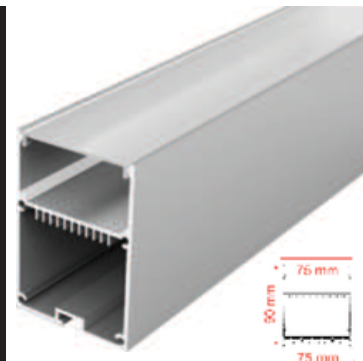

Profile Lights