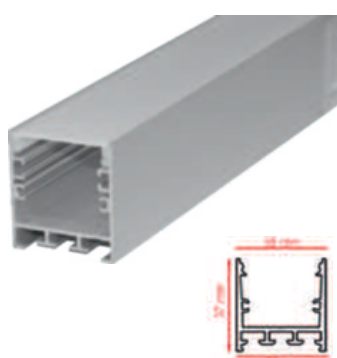

Spot Lights

Watts	Outer	Cutout	Height
10 W	75mm	60mm	95mm
14 W	100mm	90mm	95mm

Watts	Outer	Cutout	Height
2 X 14W	185 X 100mm	169 X 89mm	96mm

Watts	Outer	Height
5W	55mm	73mm
12W	74mm	94mm
20W	95mm	119mm

Watts	Outer	Height
5W	55mm	73mm
12 W	74mm	100mm
20 W	94mm	114mm

Spot Lights

Watts	Outer	Cutout	Height
7W	75mm	65mm	70mm
12W	83mm	76mm	75mm
18W	95mm	85mm	85mm

Watts	Outer	Height
10	50mm	120mm
W	65mm	160mm
20	75mm	180mm

W
30
W

Watts	Outer	Cutout	Height
10	110mm	96mm	55mm
W	130mm	120mm	75mm
20	160mm	140mm	100mm
W	190mm	180mm	135mm

Watts	Outer	Cutout
6W	73 X 33mm	66 X 22mm
12W	134 X 33mm	125 X 25mm

30
W
45
W

Profile Lights

Profile Lights

Suspended Profile Lights

Suspended Profile Lights

Linear

Watts	Dimensions (mm)
20/40/60/80/120W	600/1200/1800/2400/3600 (W-50 X H-70)