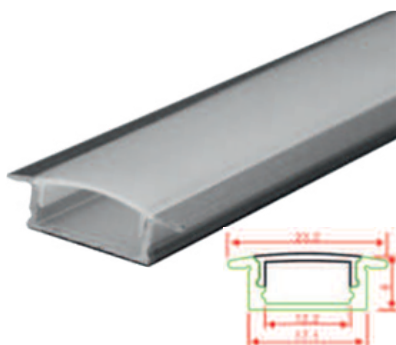

Spot Lights

Watts	Outer	Cutout	Height
10 W	75mm	60mm	95mm
14 W	100mm	90mm	95mm

Watts	Outer	Cutout	Height
2 X 14W	185 X 100mm	169 X 89mm	96mm

Watts	Outer	Height
5W	55mm	73mm
12W	74mm	94mm
20W	95mm	119mm

Watts	Outer	Height
5W	55mm	73mm
12 W	74mm	100mm
20 W	94mm	114mm

Spot Lights

Watts	Outer	Cutout	Height
7W	75mm	65mm	70mm
12W	83mm	76mm	75mm
18W	95mm	85mm	85mm

Watts	Outer	Height
10	50mm	120mm
W	65mm	160mm
20	75mm	180mm

W
30
W

Watts	Outer	Cutout	Height
10	110mm	96mm	55mm
W	130mm	120mm	75mm
20	160mm	140mm	100mm
W	190mm	180mm	135mm

Watts	Outer	Cutout
6W	73 X 33mm	66 X 22mm
12W	134 X 33mm	125 X 25mm

30
W
45
W

Profile Lights

Profile Lights

Suspended Profile Lights

Suspended Profile Lights

Linear

Watts	Dimensions (mm)
20/40/60/80/120W	600/1200/1800/2400/3600 (W-50 X H-70)