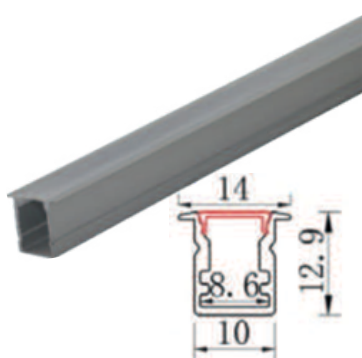

Spot Lights

Watts	Outer	Cutout	Height
10 W	75mm	60mm	95mm
14 W	100mm	90mm	95mm

Watts	Outer	Cutout	Height
2 X 14W	185 X 100mm	169 X 89mm	96mm

Watts	Outer	Height
5W	55mm	73mm
12W	74mm	94mm
20W	95mm	119mm

Watts	Outer	Height
5W	55mm	73mm
12 W	74mm	100mm
20 W	94mm	114mm

Spot Lights

Watts	Outer	Cutout	Height
7W	75mm	65mm	70mm
12W	83mm	76mm	75mm
18W	95mm	85mm	85mm

Watts	Outer	Height
10	50mm	120mm
W	65mm	160mm
20	75mm	180mm

W
30
W

Watts	Outer	Cutout	Height
10	110mm	96mm	55mm
W	130mm	120mm	75mm
20	160mm	140mm	100mm
W	190mm	180mm	135mm

Watts	Outer	Cutout
6W	73 X 33mm	66 X 22mm
12W	134 X 33mm	125 X 25mm

30
W
45
W

Profile Lights

Profile Lights

Suspended Profile Lights

Suspended Profile Lights

Linear

Watts	Dimensions (mm)
20/40/60/80/120W	600/1200/1800/2400/3600 (W-50 X H-70)