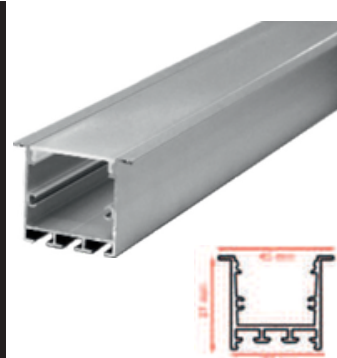

Spot Lights

Watts	Outer	Cutout	Height
10 W	75mm	60mm	95mm
14 W	100mm	90mm	95mm

Watts	Outer	Cutout	Height
2 X 14W	185 X 100mm	169 X 89mm	96mm

Watts	Outer	Height
5W	55mm	73mm
12W	74mm	94mm
20W	95mm	119mm

Watts	Outer	Height
5W	55mm	73mm
12 W	74mm	100mm
20 W	94mm	114mm

Spot Lights

Watts	Outer	Cutout	Height
7W	75mm	65mm	70mm
12W	83mm	76mm	75mm
18W	95mm	85mm	85mm

Watts	Outer	Height
10	50mm	120mm
W	65mm	160mm
20	75mm	180mm

W
30
W

Watts	Outer	Cutout	Height
10	110mm	96mm	55mm
W	130mm	120mm	75mm
20	160mm	140mm	100mm
W	190mm	180mm	135mm

Watts	Outer	Cutout
6W	73 X 33mm	66 X 22mm
12W	134 X 33mm	125 X 25mm

30
W
45
W

Profile Lights

Profile Lights

Suspended Profile Lights

Suspended Profile Lights

Linear

Watts	Dimensions (mm)
20/40/60/80/120W	600/1200/1800/2400/3600 (W-50 X H-70)