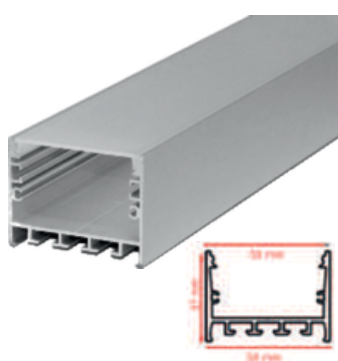

Profile Lights