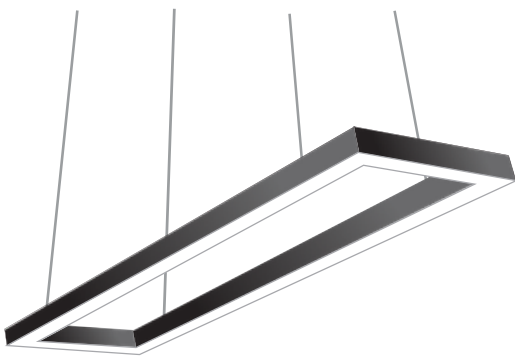

Watts	Outer	Cutout
6W	73 X 33mm	66 X 22mm
12W	134 X 33mm	125 X 25mm

30
W
45
W

Profile Lights

Profile Lights

Suspended Profile Lights

Suspended Profile Lights

Linear

Watts	Dimensions (mm)
20/40/60/80/120W	600/1200/1800/2400/3600 (W-50 X H-70)

Semi Laser

Watts	Dimensions (mm)
40/60/80W	1200/1800/2400 (W-35 X H-70)

Laser

Watts	Dimensions (mm)
45/70/90W	1200/1800/2400 (W-35 X H-70)

Square

Watts	Dimensions (mm)
40/80/120/240W	300 X 300/600 X 600/ 1200 X 1200/1800 X 1800 (W-50 X H-70)