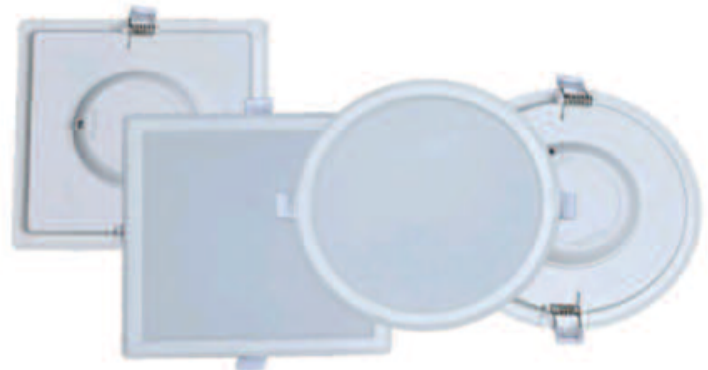

Indoor

Lights

DownLights

Down Lights

Recessed

Watts	Shape	Outer	Cutout	Height
12W	Round	119mm	112mm	53mm
	Square	110mm	100mm	53mm
18W	Round	154mm	125mm	58mm
	Square	145mm	120mm	58mm
24W	Round	175mm	150mm	58mm
	Square	170mm	140mm	58mm

Flat

Watts	Outer	Cutout	Height
8W	120mm	100mm	35mm
12W	145mm	125mm	35mm
18W	170mm	150mm	35mm
24W	195mm	175mm	35mm

PC

Watts	Outer	Cutout	Height
8W	105mm	95mm	25mm
12W	150mm	135mm	25mm
18W	170mm	150mm	25mm
22W	200mm	185mm	25mm