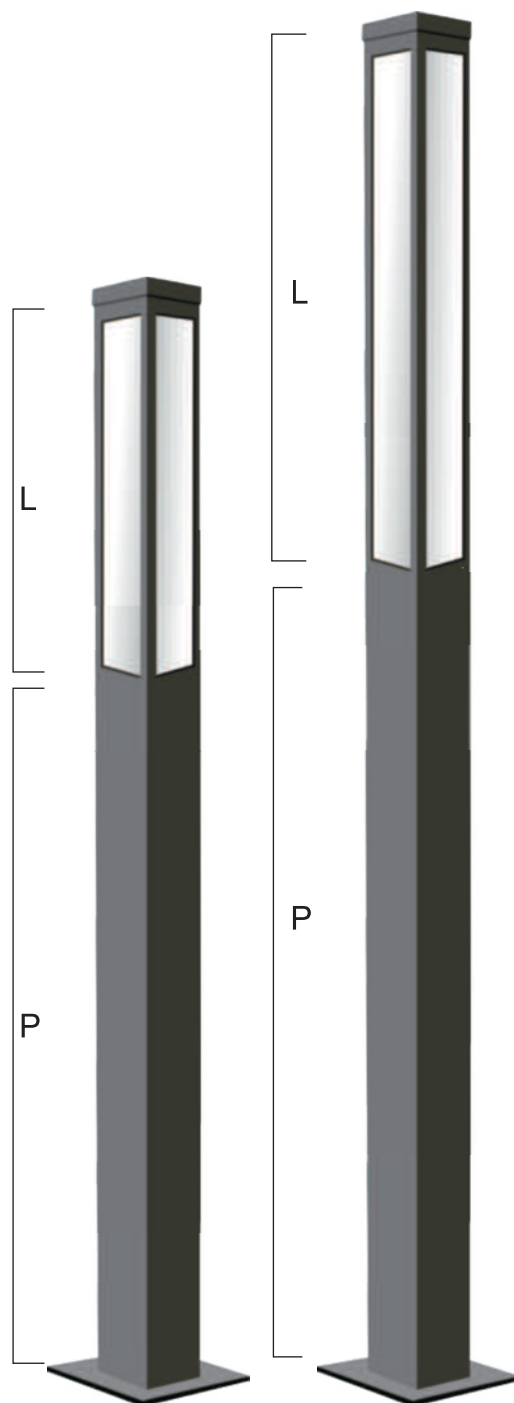

Trendy Pole Lights

Product Code	Watts	Height(mm) (P+L)	Pole Dia(mØm)
5TPAL - A	12W	1200 (900+300)	75mm
5TPBL - B	24W	1800 (1200+600)	75mm
5TPCL - C	36W	2400 (1500+900)	75mm
5TPDL - D	24W	1800 (1200+600)	100mm
5TPEL - E	50W	2400 (1500+900)	100mm
5TPFL - F	50W	3000 (2100+900)	100mm

Product Code	Watts	Height (P+L)	Pole Dia(mØ^m)
6TPL - A	24W	1800mØ_m (1200+600)	100mm
6TPL - B	36W	2400mm (1500+900)	100mm
6TPL - C	50W	3000mm (1800+1200)	100mm