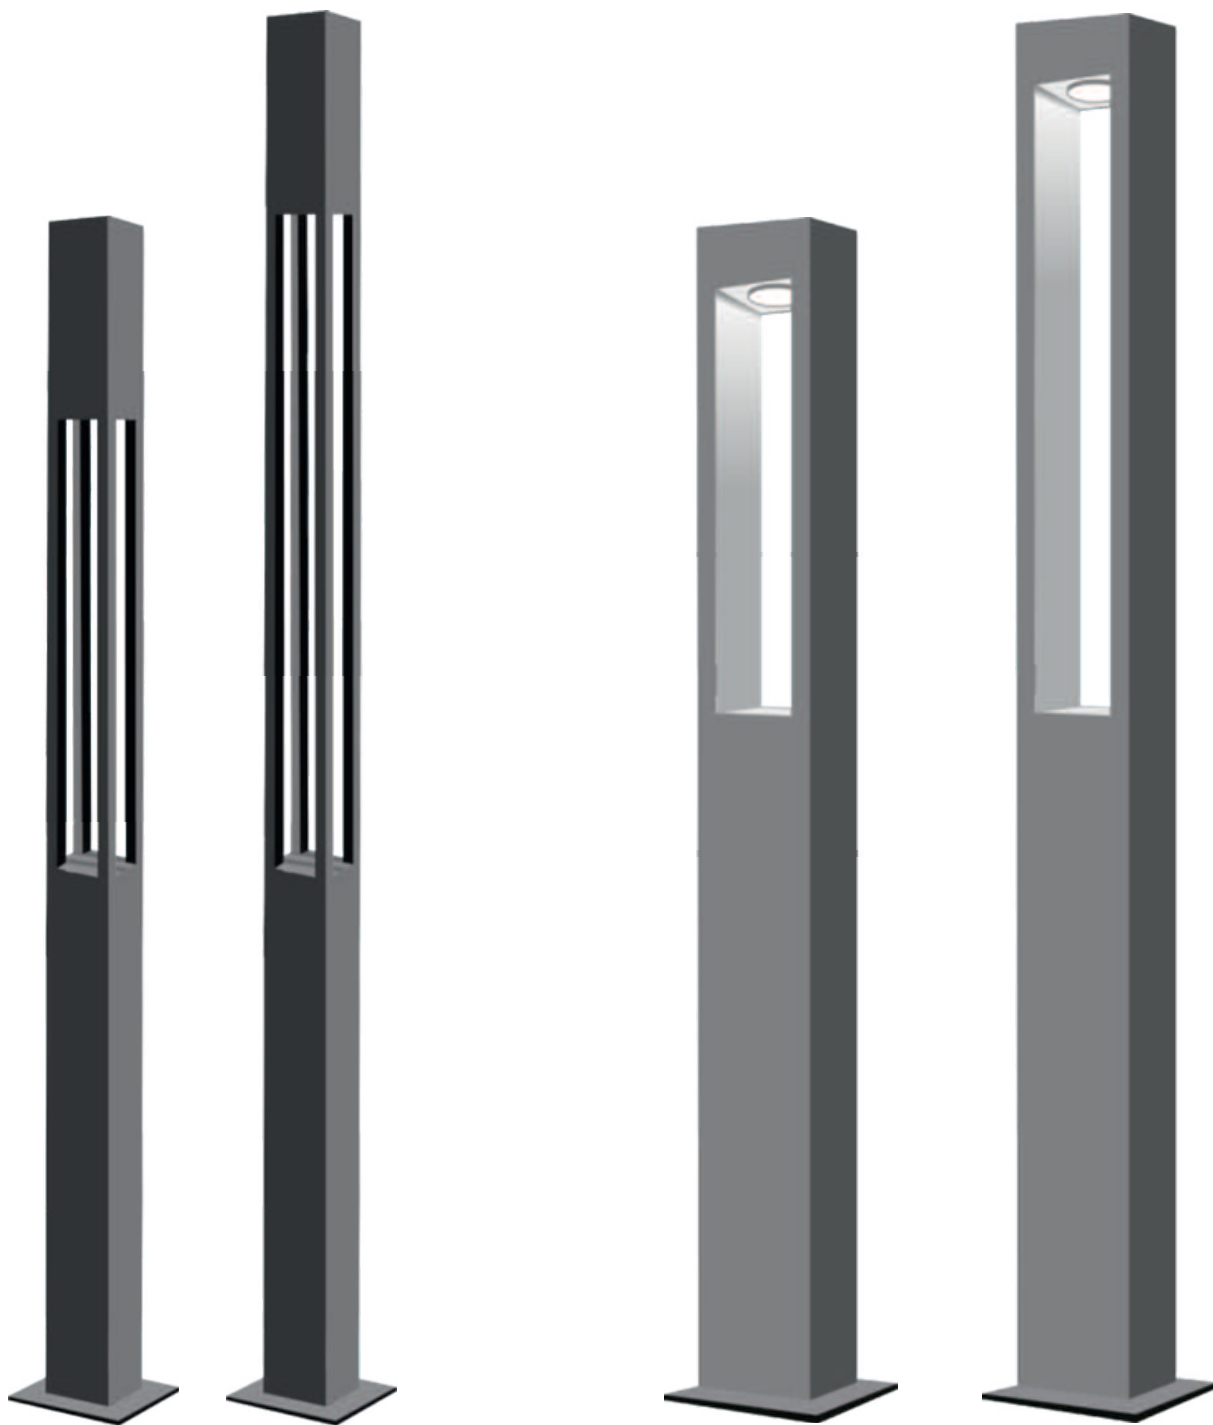

Trendy Pole Lights

Product Code	Watts	Height(mm) (P+L)	Pole Dia(mØm)
5TPAL - A	12W	1200 (900+300)	75mm
5TPBL - B	24W	1800 (1200+600)	75mm
5TPCL - C	36W	2400 (1500+900)	75mm
5TPDL - D	24W	1800 (1200+600)	100mm
5TPEL - E	50W	2400 (1500+900)	100mm
5TPFL - F	50W	3000 (2100+900)	100mm

Product Code	Watts	Height (P+L)	Pole Dia(mØ ^m)
6TPL - A	24W	1800mØ _m (1200+600)	100mm
6TPL - B	36W	2400mm (1500+900)	100mm
6TPL - C	50W	3000mm (1800+1200)	100mm

Trendy Pole Lights

Product Code	Watts	Height(mm)	Pole Dia(mm)Ø
7TAPL - A	E27 X 1	Ø 3000	Ø75mm
7TBPL - B	E27 X 2	3000	Ø75mm
7TCPL - C	50W	3000	Ø75mm
7TDPL - D	100W	3000	Ø 75mm
7TEPL - E	E27 X 1	4000	Ø 75mm
7TFPL - F	E27 X 2	4000	Ø 75mm
7TPL - G	50W	4000	Ø 75mm
7TPL - H	100W	4000	Ø 75mm

Trendy Pole Lights

Product Code	Watts	Height(mm)	Pole Dia(mØ)
9TPL - A	24W	Ø 1800	100 X
9TPL - B	36W	2400	100mm 100
9TPL - C	50W	3000	X 100mm
			100 X
			100mm

Product Code	Watts	Height	Pole Dia(mm)Ø
10TPL - A	24W	Ø1800	150 X
10TPL - B	36W	2400	100mm 150
10TPL - C	50W	3000	X 100mm
			150 X
			100mm

Trendy Pole Lights

Product Code	Watts	Height(mm)	Pole Dia Ø Ø
11TPL - A	36W	Ø 2400	Ø75mm
11TPL - B	36W	3000	Ø75mm
11TPL - C	36W	2400	Ø114 & Ø 75
11TPL - D	36W	3000	Ø114 & Ø 75

Product Code	Watts	Height(mm)	Pole Dia Ø Ø
12TPL - A	36W	Ø 2400	Ø75mm
12TPL - B	36W	3000	Ø75mm
12TPL - C	36W	2400	Ø114 & Ø
12TPL - D	36W	3000	Ø75 114 & Ø 75