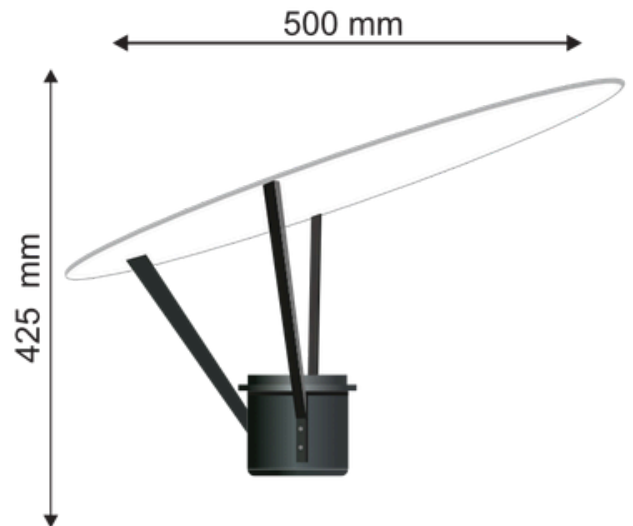

Watts	Dimensions(mm)
6W	116 X 61(H)

Watts	Dimensions(mm)
3W * 3	165 X 45(H)

Watts	Dimensions(mm)
10W	175 X 95 X 65(H)

Watts	Dimensions(mm)
10W	165 X 65(H)

Watts	Dimensions(mm)
8W	85 X 210 X 65(H)

Post Top Lights

Post Top Lights

Watts	Lumens	Dia Size
50/100W	6000/12000Lumens	60/75mm

Watts	Lumens	Dia Size
50W	6000Lumens	60mm

Watts	Lumens	Dia Size
36W	4320Lumens	60mm

Watts	Lumens	Dia Size
36W	4320Lumens	75mm

Post Top Lights

Watts	Lumens	Dia Size
50W	6000Lumens	60mm

Watts	Lumens	Dia Size
50W	6000Lumens	60mm

Watts	Lumens	Dia Size
50/100W	6000/12000Lumens	38mm

Watts	Lumens	Dia Size
50W	6000Lumens	38mm

Post Top Lights

Watts	Lumens	Dia Size
50W	6000Lumens	60mm