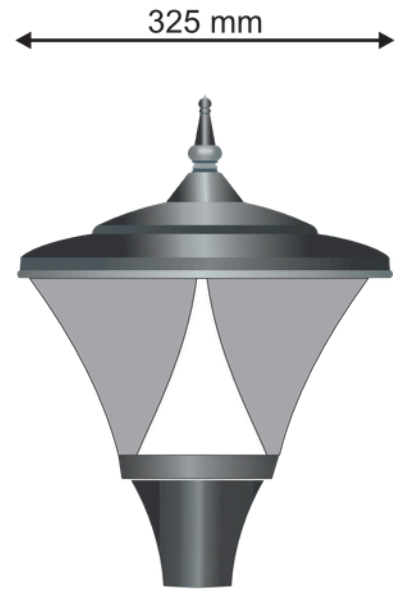

Watts	Dimensions(mm)
6W	116 X 61(H)

Watts	Dimensions(mm)
3W * 3	165 X 45(H)

Watts	Dimensions(mm)
10W	175 X 95 X 65(H)

Watts	Dimensions(mm)
10W	165 X 65(H)

Watts	Dimensions(mm)
8W	85 X 210 X 65(H)

Post Top Lights

Post Top Lights

Watts	Lumens	Dia Size
50/100W	6000/12000Lumens	60/75mm

Watts	Lumens	Dia Size
50W	6000Lumens	60mm

Watts	Lumens	Dia Size
36W	4320Lumens	60mm

Watts	Lumens	Dia Size
36W	4320Lumens	75mm

Post Top Lights

Watts	Lumens	Dia Size
50W	6000Lumens	60mm

Watts	Lumens	Dia Size
50W	6000Lumens	60mm

Watts	Lumens	Dia Size
50/100W	6000/12000Lumens	38mm

Watts	Lumens	Dia Size
50W	6000Lumens	38mm

Post Top Lights

Watts	Lumens	Dia Size
50W	6000Lumens	60mm

Watts	Lumens	Dia Size
50W	6000Lumens	60mm

Watts	Lumens	Dia Size
36W	4320Lumens	60mm

Watts	Lumens	Dia Size
50W	6000Lumens	75mm

Inground Lights

Inground Lights

Dimensions(mm)	
Watts 1W * 1	65 X 70(H)

Dimensions(mm)	
Watts 1W * 3	100 X 75(H)