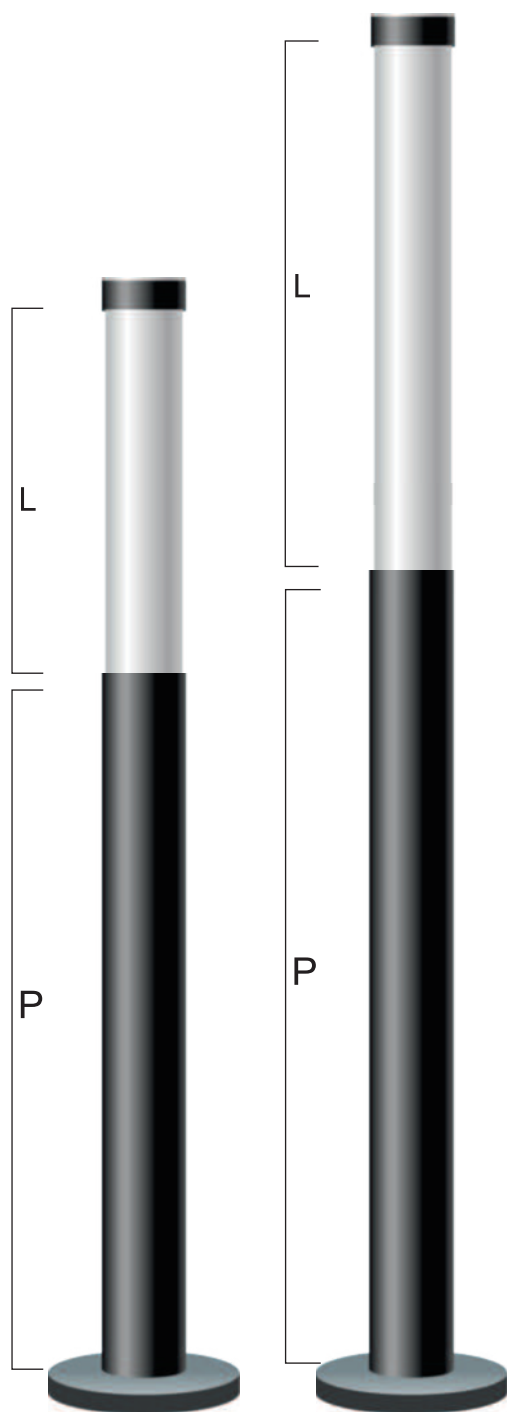

Trendy Pole Lights

Product Code	Watts	Height(mm) (P+L)	Pole Dia(mØm)
5TPAL - A	12W	1200 (900+300)	75mm
5TPBL - B	24W	1800 (1200+600)	75mm
5TPCL - C	36W	2400 (1500+900)	75mm
5TPDL - D	24W	1800 (1200+600)	100mm
5TPEL - E	50W	2400 (1500+900)	100mm
5TPFL - F	50W	3000 (2100+900)	100mm

Product Code	Watts	Height (P+L)	Pole Dia(mØ^m)
6TPL - A	24W	1800mØ_m (1200+600)	100mm
6TPL - B	36W	2400mm (1500+900)	100mm
6TPL - C	50W	3000mm (1800+1200)	100mm