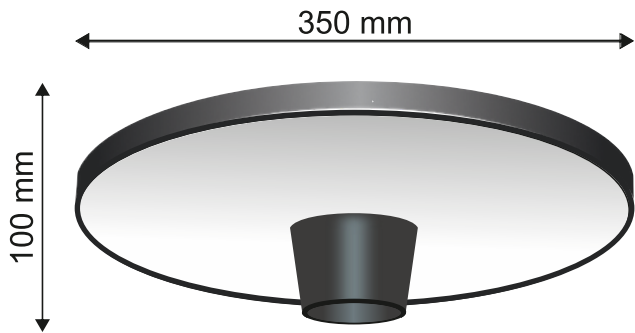

Watts	Dimensions(mm)
6W	116 X 61(H)

Watts	Dimensions(mm)
3W * 3	165 X 45(H)

Watts	Dimensions(mm)
10W	175 X 95 X 65(H)

Watts	Dimensions(mm)
10W	165 X 65(H)

Watts	Dimensions(mm)
8W	85 X 210 X 65(H)

Post Top Lights

Post Top Lights

Watts	Lumens	Dia Size
50/100W	6000/12000Lumens	60/75mm

Watts	Lumens	Dia Size
50W	6000Lumens	60mm

Watts	Lumens	Dia Size
36W	4320Lumens	60mm

Watts	Lumens	Dia Size
36W	4320Lumens	75mm

Post Top Lights

Watts	Lumens	Dia Size
50W	6000Lumens	60mm

Watts	Lumens	Dia Size
50W	6000Lumens	60mm

Watts	Lumens	Dia Size
50/100W	6000/12000Lumens	38mm

Watts	Lumens	Dia Size
50W	6000Lumens	38mm

Post Top Lights

Watts	Lumens	Dia Size
50W	6000Lumens	60mm

Watts	Lumens	Dia Size
50W	6000Lumens	60mm

Watts	Lumens	Dia Size
36W	4320Lumens	60mm

Watts	Lumens	Dia Size
50W	6000Lumens	75mm

Inground Lights

Inground Lights

Dimensions(mm)	
Watts 1W * 1	65 X 70(H)

Dimensions(mm)	
Watts 1W * 3	100 X 75(H)