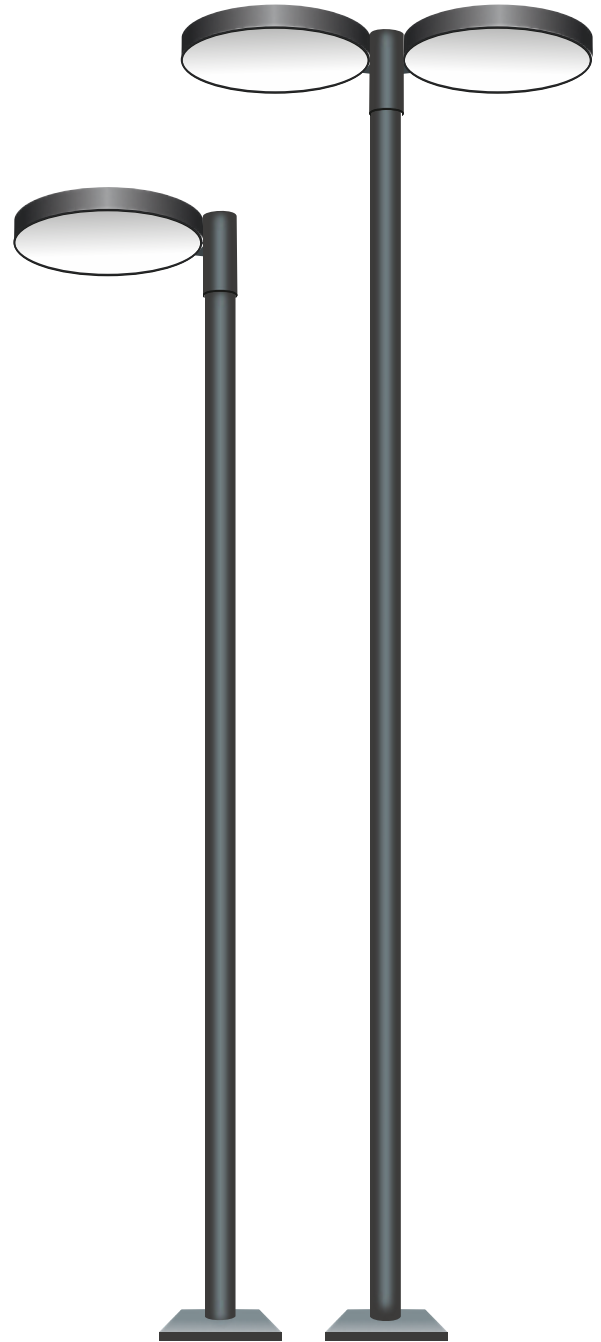

Trendy Pole Lights

Product Code	Watts	Height(mm)	Pole Dia(mØ)
9TPL - A	24W	Ø 1800	100 X
9TPL - B	36W	2400	100mm 100
9TPL - C	50W	3000	X 100mm
			100 X
			100mm

Product Code	Watts	Height	Pole Dia(mm)Ø
10TPL - A	24W	Ø1800	150 X
10TPL - B	36W	2400	100mm 150
10TPL - C	50W	3000	X 100mm
			150 X
			100mm

Trendy Pole Lights

Product Code	Watts	Height(mm)	Pole Dia Ø Ø
11TPL - A	36W	Ø 2400	Ø75mm
11TPL - B	36W	3000	Ø75mm
11TPL - C	36W	2400	Ø114 & Ø 75
11TPL - D	36W	3000	Ø114 & Ø 75

Product Code	Watts	Height(mm)	Pole Dia Ø Ø
12TPL - A	36W	Ø 2400	Ø75mm
12TPL - B	36W	3000	Ø75mm
12TPL - C	36W	2400	Ø114 & Ø
12TPL - D	36W	3000	Ø75 114 & Ø 75

Trendy Pole Lights

Product Code	Watts	Height(mm)	Pole Dia Ø Ø
13TPL - A	50W	Ø 2400	Ø60mm
13TPL - B	50W	3000	Ø 60mm
13TPL - C	50W	3600	Ø60mm

Product Code	Watts	Height(mm)	Pole Dia Ø Ø
14TPL - A	50W	Ø 2400	Ø60mm
14TPL - B	100W	2400	Ø60mm
14TPL - C	50W	3000	Ø60mm
14TPL - D	100W	3000	Ø60mm
14TPL - E	50W	3600	Ø60mm
14TPL - F	100W	3600	Ø60mm

Trendy Pole Lights

Product Code	Watts	Height(mm)	Pole DiaØ Ø
15TPL - A	36W	Ø 2400	Ø60mm
15TPL - B	36W	3000	Ø60mm
15TPL - C	36W	3600	Ø60mm

Product Code	Watts	Height(mm)	Pole DiaØØ
16TPL - A	50W	Ø 2400	Ø75mm
16TPL - B	50W	3000	Ø75mm
16TPL - C	50W	2400	Ø114 & Ø 75
16TPL - D	50W	3000	Ø114 & Ø 75