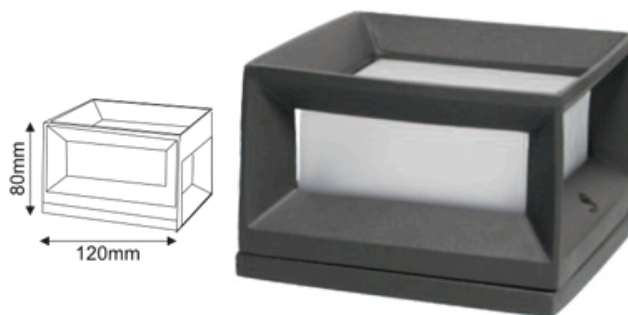

Watts	Size	Colour	Body
7W	100mm X 120mm	Gray	Cast Aluminium

Watts	Size	Colour	Body
7W	100mm X 110mm	Gray	Cast Aluminium