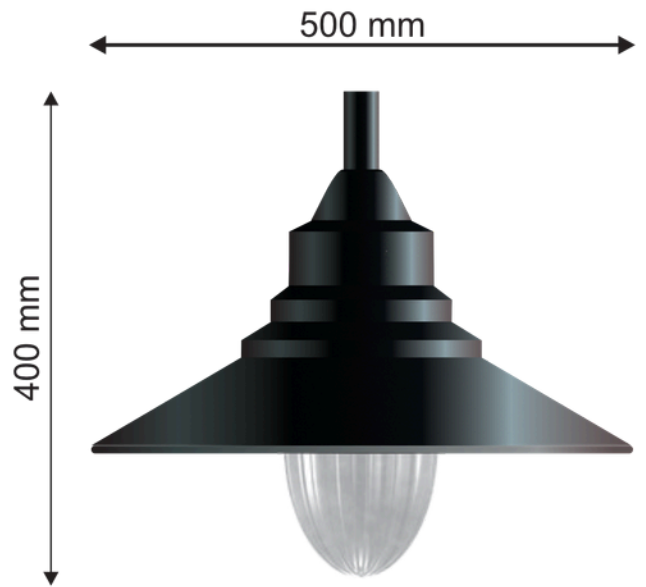

Watts	Dimensions(mm)
6W	116 X 61(H)

Watts	Dimensions(mm)
3W * 3	165 X 45(H)

Watts	Dimensions(mm)
10W	175 X 95 X 65(H)

Watts	Dimensions(mm)
10W	165 X 65(H)

Watts	Dimensions(mm)
8W	85 X 210 X 65(H)

Post Top Lights

Post Top Lights

Watts	Lumens	Dia Size
50/100W	6000/12000Lumens	60/75mm

Watts	Lumens	Dia Size
50W	6000Lumens	60mm

Watts	Lumens	Dia Size
36W	4320Lumens	60mm

Watts	Lumens	Dia Size
36W	4320Lumens	75mm

Post Top Lights

Watts	Lumens	Dia Size
50W	6000Lumens	60mm

Watts	Lumens	Dia Size
50W	6000Lumens	60mm

Watts	Lumens	Dia Size
50/100W	6000/12000Lumens	38mm

Watts	Lumens	Dia Size
50W	6000Lumens	38mm

Post Top Lights

Watts	Lumens	Dia Size
50W	6000Lumens	60mm

Watts	Lumens	Dia Size
50W	6000Lumens	60mm

Watts	Lumens	Dia Size
36W	4320Lumens	60mm

Watts	Lumens	Dia Size
50W	6000Lumens	75mm

Inground Lights

Inground Lights

Dimensions(mm)	
Watts 1W * 1	65 X 70(H)

Dimensions(mm)	
Watts 1W * 3	100 X 75(H)