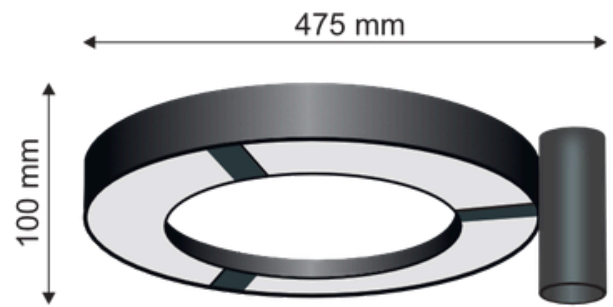

Watts	Lumens	Dia Size
50W	6000Lumens	60mm