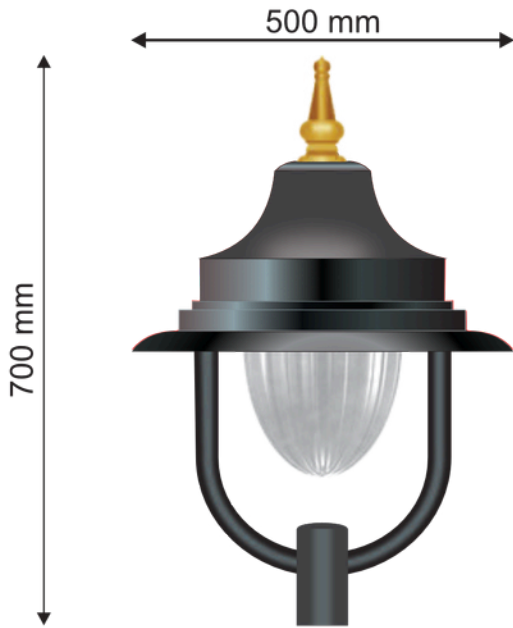

Watts	Dimensions(mm)
6W	116 X 61(H)

Watts	Dimensions(mm)
3W * 3	165 X 45(H)

Watts	Dimensions(mm)
10W	175 X 95 X 65(H)

Watts	Dimensions(mm)
10W	165 X 65(H)

Watts	Dimensions(mm)
8W	85 X 210 X 65(H)

Post Top Lights

Post Top Lights

Watts	Lumens	Dia Size
50/100W	6000/12000Lumens	60/75mm

Watts	Lumens	Dia Size
50W	6000Lumens	60mm

Watts	Lumens	Dia Size
36W	4320Lumens	60mm

Watts	Lumens	Dia Size
36W	4320Lumens	75mm

Post Top Lights

Watts	Lumens	Dia Size
50W	6000Lumens	60mm

Watts	Lumens	Dia Size
50W	6000Lumens	60mm

Watts	Lumens	Dia Size
50/100W	6000/12000Lumens	38mm

Watts	Lumens	Dia Size
50W	6000Lumens	38mm

Post Top Lights

Watts	Lumens	Dia Size
50W	6000Lumens	60mm

Watts	Lumens	Dia Size
50W	6000Lumens	60mm

Watts	Lumens	Dia Size
36W	4320Lumens	60mm

Watts	Lumens	Dia Size
50W	6000Lumens	75mm

Inground Lights

Inground Lights

Dimensions(mm)	
Watts 1W * 1	65 X 70(H)

Dimensions(mm)	
Watts 1W * 3	100 X 75(H)