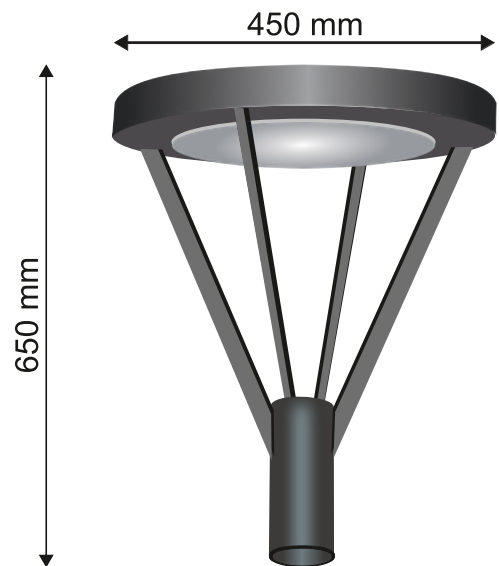

Watts	Dimensions(mm)
6W	116 X 61(H)

Watts	Dimensions(mm)
3W * 3	165 X 45(H)

Watts	Dimensions(mm)
10W	175 X 95 X 65(H)

Watts	Dimensions(mm)
10W	165 X 65(H)

Watts	Dimensions(mm)
8W	85 X 210 X 65(H)

Post Top Lights

Post Top Lights

Watts	Lumens	Dia Size
50/100W	6000/12000Lumens	60/75mm

Watts	Lumens	Dia Size
50W	6000Lumens	60mm

Watts	Lumens	Dia Size
36W	4320Lumens	60mm

Watts	Lumens	Dia Size
36W	4320Lumens	75mm

Post Top Lights

Watts	Lumens	Dia Size
50W	6000Lumens	60mm

Watts	Lumens	Dia Size
50W	6000Lumens	60mm

Watts	Lumens	Dia Size
50/100W	6000/12000Lumens	38mm

Watts	Lumens	Dia Size
50W	6000Lumens	38mm

Post Top Lights

Watts	Lumens	Dia Size
50W	6000Lumens	60mm

Watts	Lumens	Dia Size
50W	6000Lumens	60mm

Watts	Lumens	Dia Size
36W	4320Lumens	60mm

Watts	Lumens	Dia Size
50W	6000Lumens	75mm

Inground Lights

Inground Lights

Dimensions(mm)	
Watts 1W * 1	65 X 70(H)

Dimensions(mm)	
Watts 1W * 3	100 X 75(H)