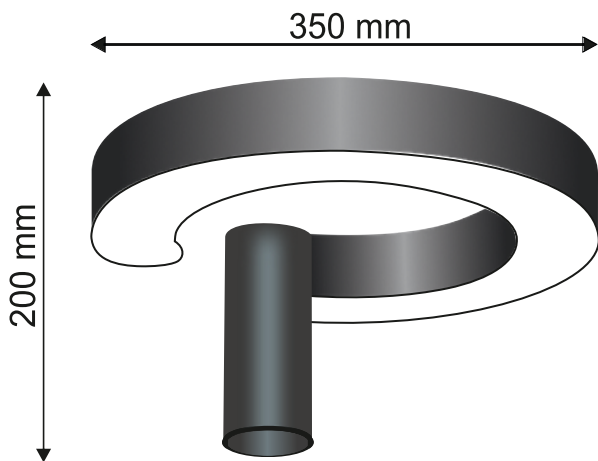

Watts	Dimensions(mm)
6W	116 X 61(H)

Watts	Dimensions(mm)
3W * 3	165 X 45(H)

Watts	Dimensions(mm)
10W	175 X 95 X 65(H)

Watts	Dimensions(mm)
10W	165 X 65(H)

Watts	Dimensions(mm)
8W	85 X 210 X 65(H)

Post Top Lights

Post Top Lights

Watts	Lumens	Dia Size
50/100W	6000/12000Lumens	60/75mm

Watts	Lumens	Dia Size
50W	6000Lumens	60mm

Watts	Lumens	Dia Size
36W	4320Lumens	60mm

Watts	Lumens	Dia Size
36W	4320Lumens	75mm

Post Top Lights

Watts	Lumens	Dia Size
50W	6000Lumens	60mm

Watts	Lumens	Dia Size
50W	6000Lumens	60mm

Watts	Lumens	Dia Size
50/100W	6000/12000Lumens	38mm

Watts	Lumens	Dia Size
50W	6000Lumens	38mm

Post Top Lights

Watts	Lumens	Dia Size
50W	6000Lumens	60mm

Watts	Lumens	Dia Size
50W	6000Lumens	60mm

Watts	Lumens	Dia Size
36W	4320Lumens	60mm

Watts	Lumens	Dia Size
50W	6000Lumens	75mm

Inground Lights

Inground Lights

Dimensions(mm)	
Watts 1W * 1	65 X 70(H)

Dimensions(mm)	
Watts 1W * 3	100 X 75(H)