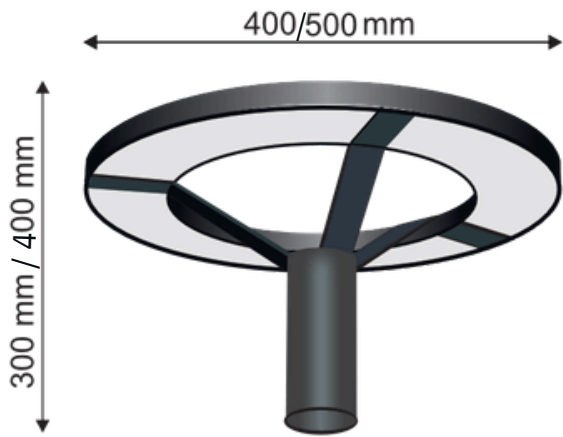

Watts	Dimensions(mm)
6W	116 X 61(H)

Watts	Dimensions(mm)
3W * 3	165 X 45(H)

Watts	Dimensions(mm)
10W	175 X 95 X 65(H)

Watts	Dimensions(mm)
10W	165 X 65(H)

Watts	Dimensions(mm)
8W	85 X 210 X 65(H)

Post Top Lights

Post Top Lights

Watts	Lumens	Dia Size
50/100W	6000/12000Lumens	60/75mm

Watts	Lumens	Dia Size
50W	6000Lumens	60mm

Watts	Lumens	Dia Size
36W	4320Lumens	60mm

Watts	Lumens	Dia Size
36W	4320Lumens	75mm

Post Top Lights