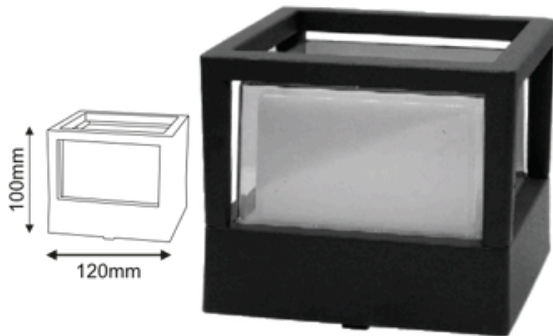

Gate Lights

Watts	Size	Colour	Body	Pipe Dia
20W	225mm X 180mm	Black	PVC	80mm

Watts	Size	Colour	Body	Pipe Dia
35W	350mm X 175mm	Black	Aluminium	Base Mount

Watts	Size	Colour	Body
7W	100mm X 120mm	Gray	Cast Aluminium

Watts	Size	Colour	Body
7W	100mm X 110mm	Gray	Cast Aluminium

Watts	Size	Colour	Body
7W	80mm X 120mm	Black	Cast Aluminium