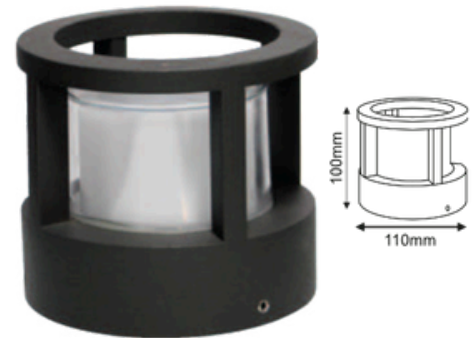

Gate Lights

Watts	Size	Colour	Body	Pipe Dia
20W	225mm X 180mm	Black	PVC	80mm

Watts	Size	Colour	Body	Pipe Dia
35W	350mm X 175mm	Black	Aluminium	Base Mount

Watts	Size	Colour	Body
7W	100mm X 120mm	Gray	Cast Aluminium

Watts	Size	Colour	Body
7W	100mm X 110mm	Gray	Cast Aluminium

Watts	Size	Colour	Body
7W	80mm X 120mm	Black	Cast Aluminium