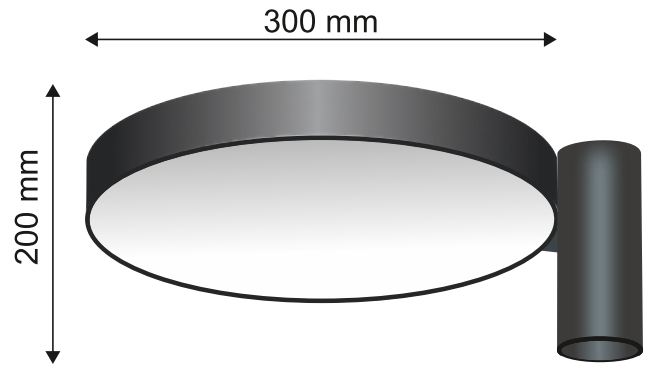

Watts	Lumens	Dia Size
50W	6000Lumens	60mm

Watts	Lumens	Dia Size
50W	6000Lumens	60mm

Watts	Lumens	Dia Size
50/100W	6000/12000Lumens	38mm

Watts	Lumens	Dia Size
50W	6000Lumens	38mm

Post Top Lights

Watts	Lumens	Dia Size
50W	6000Lumens	60mm

Watts	Lumens	Dia Size
50W	6000Lumens	60mm

Watts	Lumens	Dia Size
36W	4320Lumens	60mm

Watts	Lumens	Dia Size
50W	6000Lumens	75mm

Inground Lights

Inground Lights

Dimensions(mm)	
Watts 1W * 1	65 X 70(H)

Dimensions(mm)	
Watts 1W * 3	100 X 75(H)