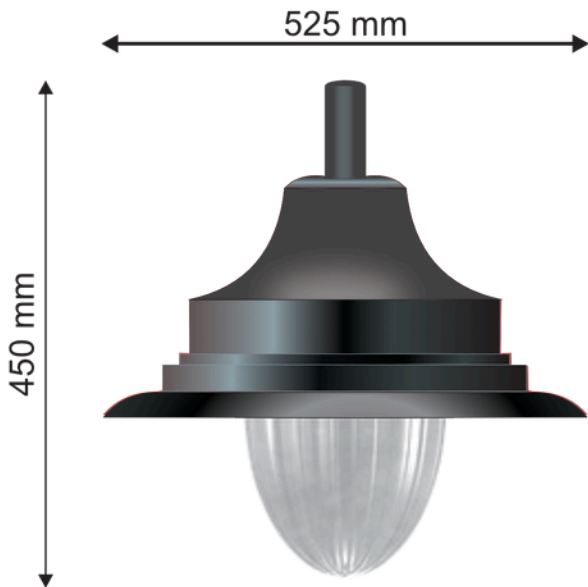

Watts	Dimensions(mm)
6W	116 X 61(H)

Watts	Dimensions(mm)
3W * 3	165 X 45(H)

Watts	Dimensions(mm)
10W	175 X 95 X 65(H)

Watts	Dimensions(mm)
10W	165 X 65(H)

Watts	Dimensions(mm)
8W	85 X 210 X 65(H)

Post Top Lights

Post Top Lights

Watts	Lumens	Dia Size
50/100W	6000/12000Lumens	60/75mm

Watts	Lumens	Dia Size
50W	6000Lumens	60mm

Watts	Lumens	Dia Size
36W	4320Lumens	60mm

Watts	Lumens	Dia Size
36W	4320Lumens	75mm

Post Top Lights

Watts	Lumens	Dia Size
50W	6000Lumens	60mm

Watts	Lumens	Dia Size
50W	6000Lumens	60mm

Watts	Lumens	Dia Size
50/100W	6000/12000Lumens	38mm

Watts	Lumens	Dia Size
50W	6000Lumens	38mm

Post Top Lights

Watts	Lumens	Dia Size
50W	6000Lumens	60mm

Watts	Lumens	Dia Size
50W	6000Lumens	60mm

Watts	Lumens	Dia Size
36W	4320Lumens	60mm

Watts	Lumens	Dia Size
50W	6000Lumens	75mm

Inground Lights

Inground Lights

Dimensions(mm)	
Watts 1W * 1	65 X 70(H)

Dimensions(mm)	
Watts 1W * 3	100 X 75(H)